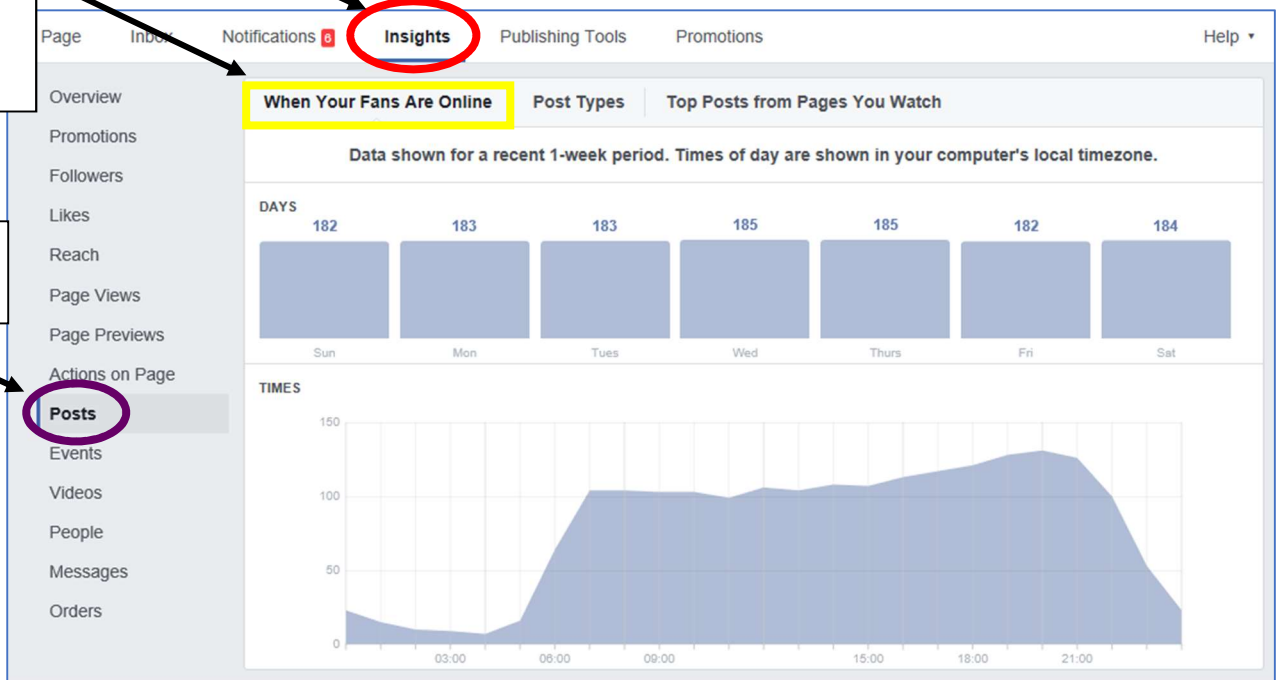

When your fans are online

1. Click on 'Insights'

3. Click on 'When your fans are online'

2. Click on 'Posts'

The top screenshot shows the average over a week.

If you hover your mouse over one of the days of the week it shows a darker line for that day against the average of the week. As shown in the below screenshot